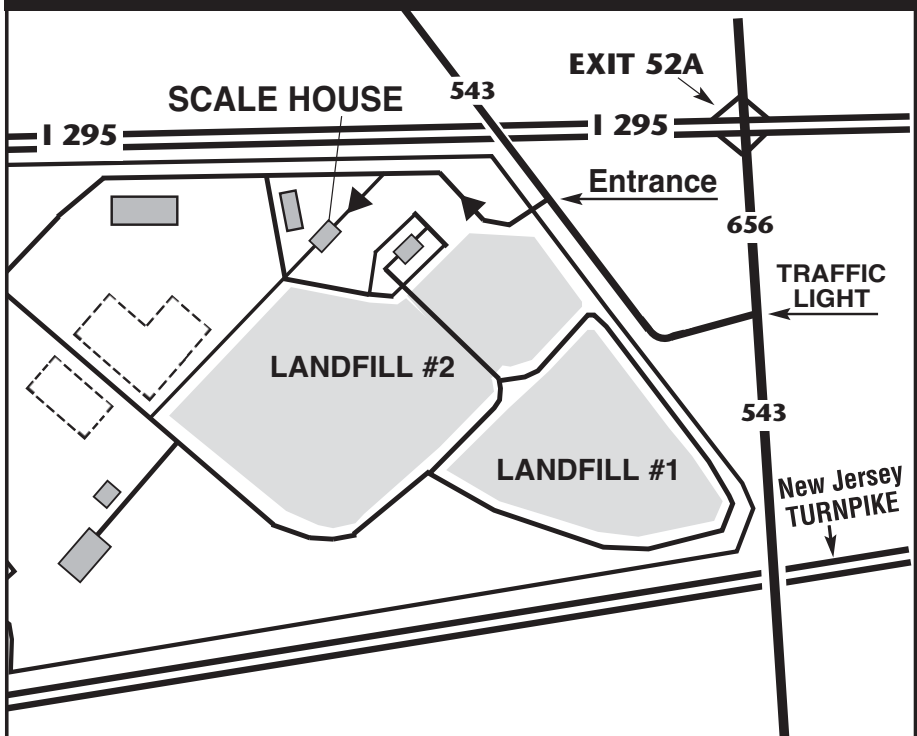

BURLINGTON COUNTY RESOURCE RECOVERY COMPLEX

Route 543, Mansfield/Florence

**For more information, call (609) 499-1001
or email recycle@co.burlington.nj.us**